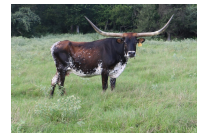

AS Sasha Sideburns

Date of Birth: 11/13/2021
Registration 1: CI344418
Breeder: Larry Ginn
Owner: SanXela Farms

LL Jamakizm's Drag Man

<http://www.hiredhandsoftware.com>